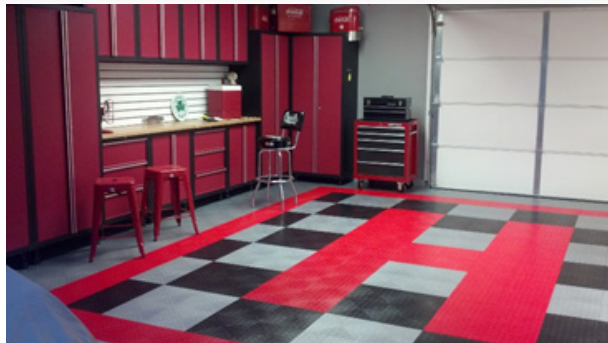

Garage Flooring

Color Options: Bright Blue, Beige, Black, Bright Red, White, Granite, Silver.

Edges & Corners: Black only

Sport Tred

Circle

Diamond Plate

Deck-Drainage